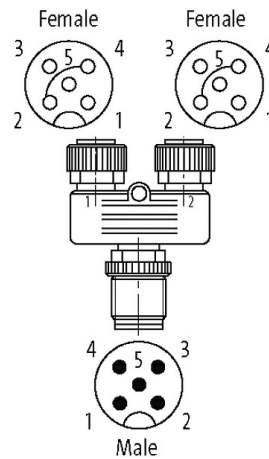

T-COUPLER SLIMLINE M12-MALE 5P./ 2X M12-FEMALE 5P.

T-coupler (Slim Line)

Male straight – females straight

M12 – M12, 5-pole

Distribution function (NO)

Plastic housings with good resistance against chemicals and oils.

The resistance to aggressive media should be individually tested for your application. Further details on request.

Illustration

Product may differ from Image

Approvals**Form**

Form 41191

Technical Data

Operating voltage	max. 60 V AC/DC
Operating voltage (only UL listed)	30 V AC/DC
Rated surge voltage	1.5 kV
Operating current per contact	max. 4 A
Locking of ports	Screw thread (M12×1 mm) recommended torque 0.6 Nm, self-securing
Protection	IP67 inserted and tightened (EN 60529)

Temperature range	-25...+85 °C
-------------------	--------------

Commercial data

country of origin	DE
customs tariff number	85366990
EAN	4048879144797
eClass	27143423
Packaging unit	1

Sketch

Product may differ from Image