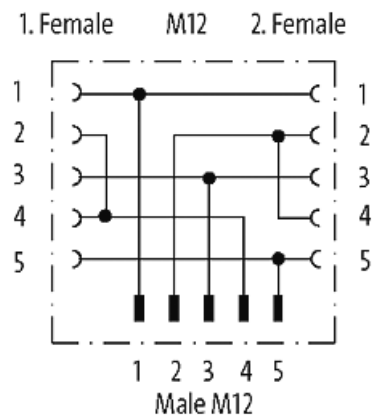

Temperature range	-25...+85 °C

Commercial data

country of origin	DE
customs tariff number	85366990
EAN	4048879144797
eClass	27143423
Packaging unit	1

Sketch

Product may differ from Image