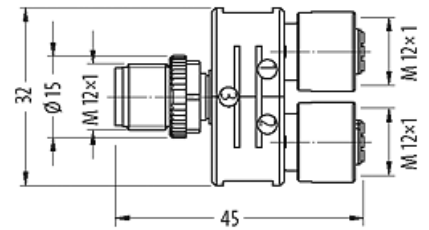

T-COUPLER SLIMLINE M12-MALE 5P./ 2X M12-FEMALE 5P.

T-coupler (Slim Line)

Male straight – females straight

M12 – M12, 5-pole

Distribution function (NO)

Plastic housings with good resistance against chemicals and oils.

Temperature range	-25...+85 °C
-------------------	--------------

Commercial data

country of origin	DE
customs tariff number	85366990
EAN	4048879144797
eClass	27143423
Packaging unit	1

Sketch

Product may differ from Image